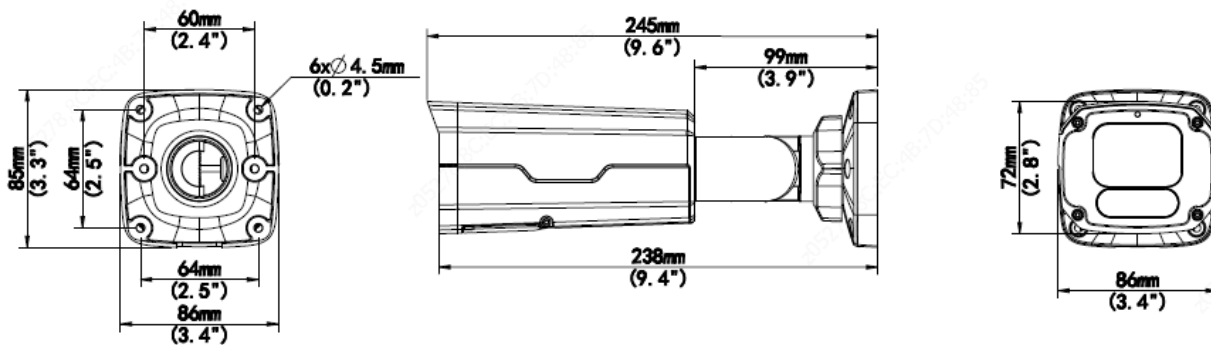

UL (UL 62368-1, 2nd Ed., Issue Date: 2014-12-01)
Environment	CE-RoHS (2011/65/EU;(EU)2015/863); WEEE (2012/19/EU); Reach (Regulation (EC) No 1907/2006)
Protection	IP67 (IEC 60529:1989+AMD1:1999+AMD2:2013) IK10 (IEC 62262:2002)
General	
Power	DC 12V±25%, PoE (IEEE 802.3af)
	Power consumption: Max 11W
Power Interface	Ø 5.5mm coaxial power plug
Dimensions (L × W × H)	245 × 86 × 85mm (9.6" × 3.4" × 3.3")
Weight	0.86kg (1.89lb)
Material	Metal
Working Environment	-30°C ~ 60°C (-22°F ~ 140°F), Humidity: ≤95% RH (non-condensing)
Storage Environment	-30°C ~ 60°C (-22°F ~ 140°F), Humidity: ≤95% RH (non-condensing)
surge protection	4KV
Reset Button	Supported

Dimensions

Accessories

TR-JB07-D-IN

Junction Box

TR-JB06-A-IN

Junction Box

TR-UP06-B-IN

Pole Mount

TR-UP06-C-IN

Pole Mount

TR-A01-IN

Waterproof Joint